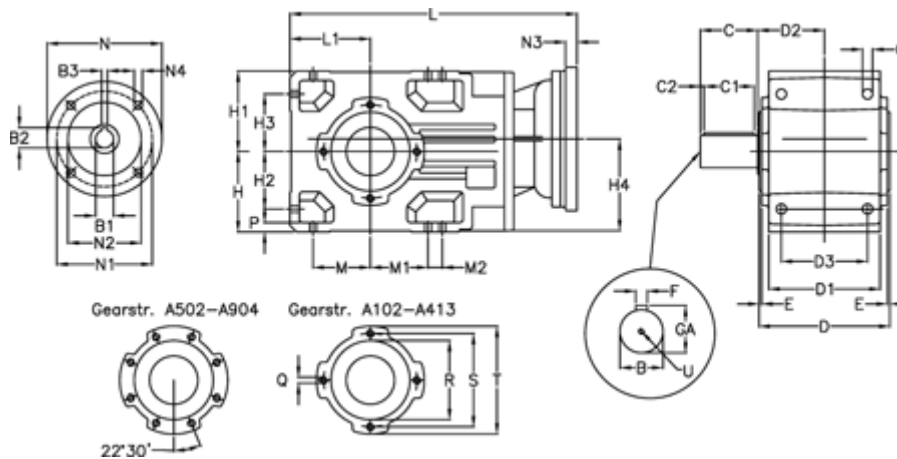

Article number: 29600101061220  
 Description: Bevel helical gearbox  
 A102UR-10,6-P63B5

## Measures

B = 25	D1 = 95	H1 = 70	M2 = 0	Q = M8x12
B1 = 11	D2 = 63.0	H2 = 50	N = 140	R = 80
B2 = 12.8	D3 = 75	H3 = 50	N1 = 115	S = 100
B3 = 4	Description = A102UR-xx-P63 B5	H4 = 83.0	N2 = 95	T = 120
C = 45	E = 3.0	L = 282.5	N3 = -	U = M8x19
C1 = 35	F = 8	L1 = 70	N4 = M8x19	
C2 = 5.0	GA = 28	M = 50	O = 9.5	
D = 117	H = 70	M1 = 50	P = 9	